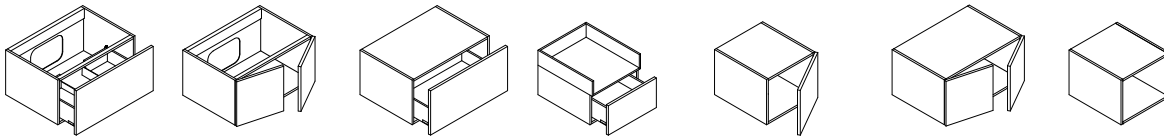

Sintesi Collection

MODULARITÀ | MODULARITY

P 38,8 - 47 - 51 - 65 | D 15 1/4" - 18 1/2" - 20 1/8" - 25 5/8"

* L 63 solo con P 47 | W 24 3/4" only with D 18 1/2" ** L 126 solo con P 47 - 51 | W 49 5/8" only with D 18 1/2" - 20 1/8" ***L 74,4 solo con P 65 | W 28 3/8" only with D 29 1/4"

H 24 | 9 1/2"

L	W	L	W	L	W
* 63	| 24 3/4"	36	| 14 1/8"	27	| 10 5/8"
72	| 28 3/8"	45	| 17 3/4"	36	| 14 1/8"
90	| 35 3/8"	54	| 21 1/4"	45	| 17 3/4"
108	| 42 1/2"	72	| 28 3/8"	54	| 21 1/4"
** 126	| 49 5/8"	90	| 35 3/8"	72	| 28 3/8"
		108	| 42 1/2"	90	| 35 3/8"
		** 126	| 49 5/8"	108	| 42 1/2"

H 36 | 14 1/8"

L	W	L	W	L	W	L	W	L	W	L	W
* 63	| 24 3/4"	72	| 28 3/8"	36	| 14 1/8"	36	| 14 1/8"	36	| 14 1/8"	27	| 10 5/8"
72	| 28 3/8"	90	| 35 3/8"	45	| 17 3/4"	45	| 17 3/4"	45	| 17 3/4"	36	| 14 1/8"
108	| 42 1/2"	** 126	| 49 5/8"	54	| 21 1/4"	54	| 21 1/4"	54	| 21 1/4"	45	| 17 3/4"
				72	| 28 3/8"	72	| 28 3/8"	72	| 28 3/8"	54	| 21 1/4"
				90	| 35 3/8"	90	| 35 3/8"	90	| 35 3/8"		
				108	| 42 1/2"	108	| 42 1/2"	108	| 42 1/2"		
				** 126	| 49 5/8"	** 126	| 49 5/8"	** 126	| 49 5/8"		

H 48 | 18 7/8"