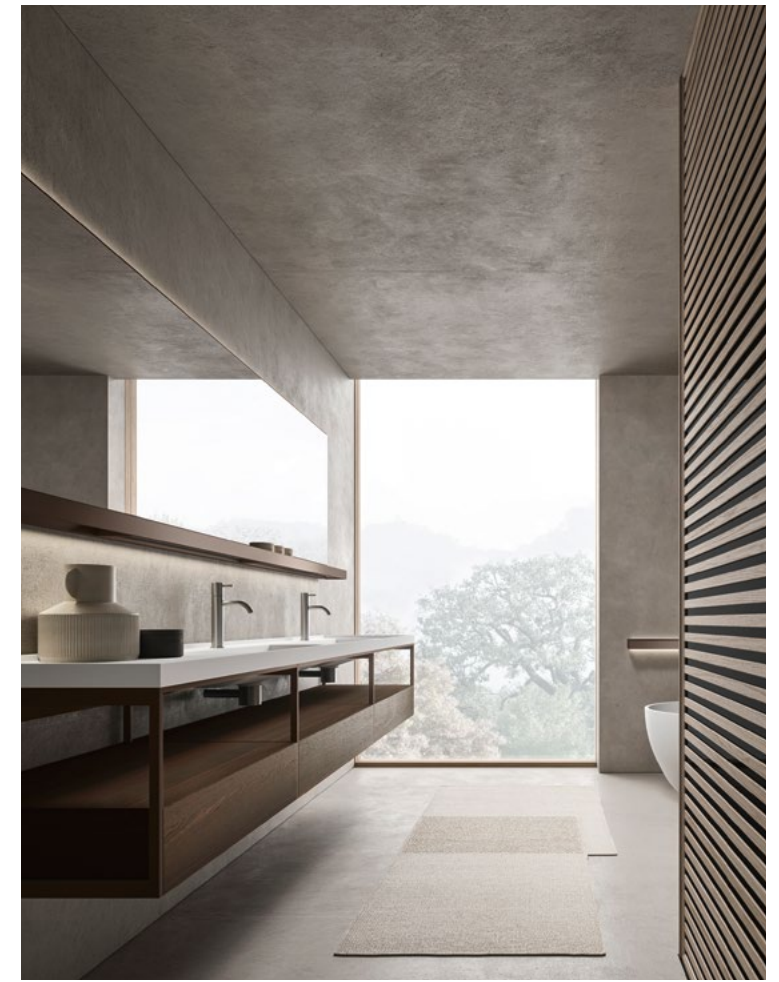

Collezione Fjord in Rovere Termocotto, laccato Titanio | Fjord Collection in Noce Canaletto, lacquered Titanio
Top integrato Finn 02 Milltek Solid | Finn 02 Milltek Solid integrated top
Rubinetteria Flow acciaio satinato | Flow satin-finish steel tap
Specchiera Kara retroilluminata con mensola Ljos Titanio | Kara LED backlight mirror with Ljos shelf Titanio
Mensola Ljos retroilluminata Titanio | Ljos LED backlight shelf Titanio
Vasca Oval Cristalplant | Oval Cristalplant bathtub
Tappeto Plain 03 W | Plain 03 W carpet
253,2 x 51 cm
99 5/8" x 20 1/8"

Fjord 24.06