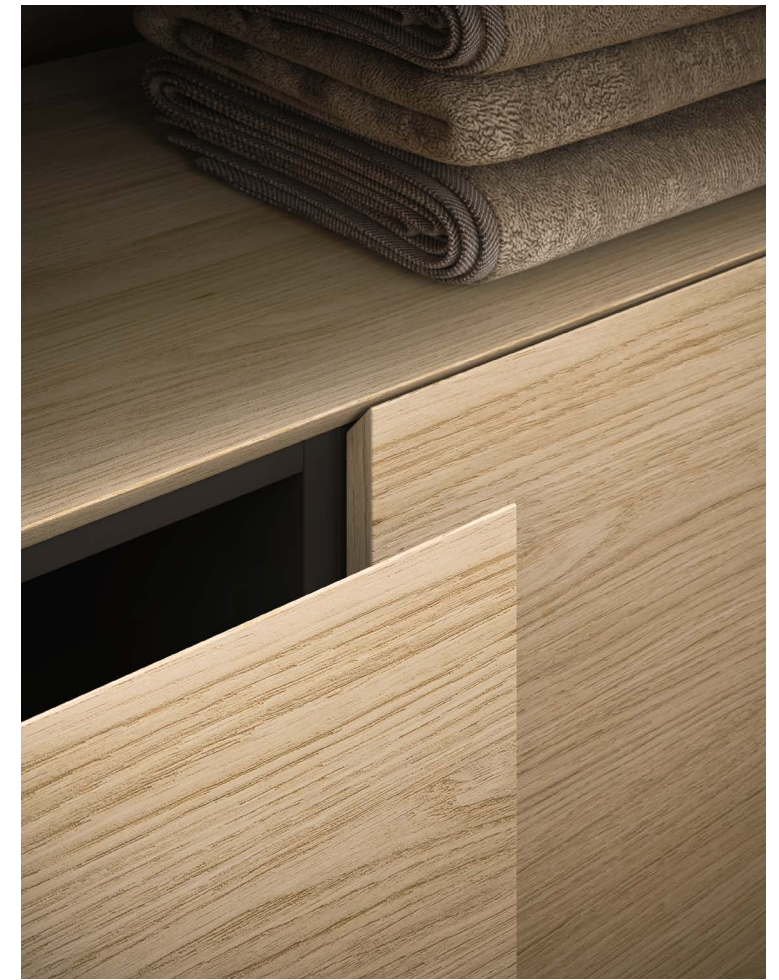

The collection provides a variety of tops, including those made of a single material with a integrated stone washbasin, and those with Milltek gel vanity unit.

Collezione Azuco in marmo Bianco Siberia | Azuco Collection Bianco Siberia marble
 Top integrato Kava round | Integrated top Kava round
 Collezione Azuma in Rovere Mezza Fiamma | Azuma Collection Rovere Mezza Fiamma
 Specchiere contenitore semincasso | Semi-recessed mirror cabinets
 Vasca Roma F marmo Bianco Siberia | Roma F bathtub Bianco Siberia marble
 Rubinetteria Flow acciaio satinato | Flow satin-finish steel taps
 216 x 51 cm
 85" x 20 1/8"

Azucó 24.01

Collezione Azuco in marmo Bianco Siberia | Azuco Collection Bianco Siberia marble
 Lavabo sottopiano Void round bianco opaco | Undermounted basin Void round matt bianco
 Specchiera Vetra retroilluminata | Vetra LED backlight mirror
 Mensola Ljos Platino | Ljos shelf Platino
 Rubinetteria Flow acciaio satinato | Flow satin-finish steel taps
 112 x 51 cm
 44 1/8" x 20 1/8"