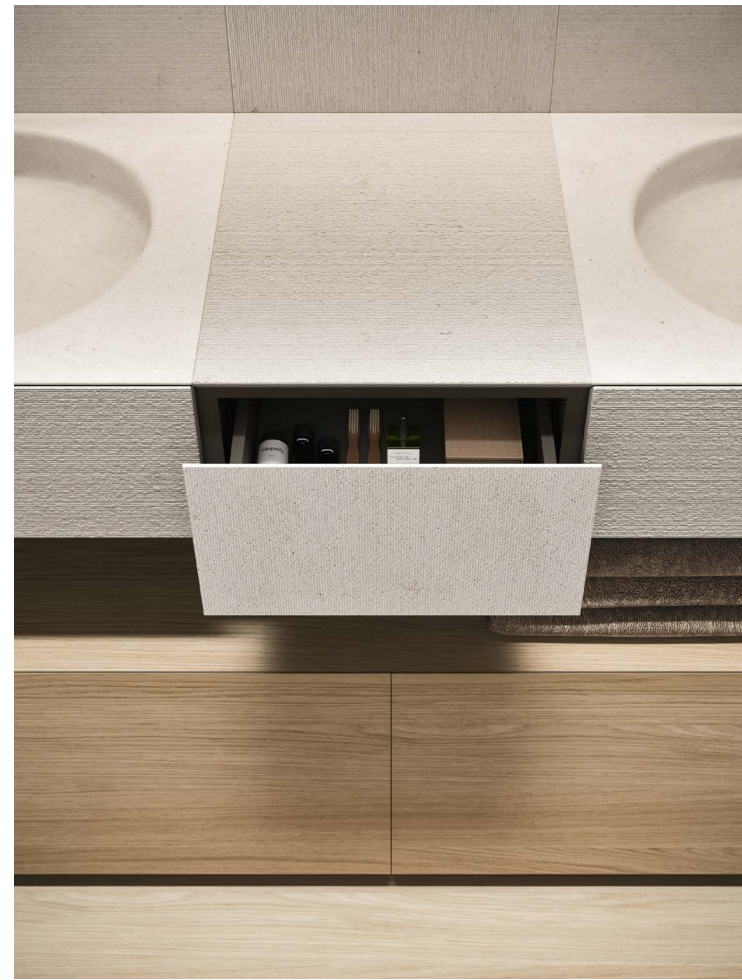

An aesthetic based on the sophisticated combination of the washbasin tops and containers' single-material volumes, obtained through a perfect 45° union of the elements, and the delicate geometric textures of the surfaces, inspired by textile and natural patterns.

The collection provides a variety of tops, including those made of a single material with a integrated stone washbasin, and those with Milltek gel vanity unit.

Collezione Azuco in marmo Bianco Siberia | Azuco Collection Bianco Siberia marble
 Top integrato Kava round | Integrated top Kava round
 Collezione Azuma in Rovere Mezza Fiamma | Azuma Collection Rovere Mezza Fiamma
 Specchiere contenitore semincasso | Semi-recessed mirror cabinets
 Vasca Roma F marmo Bianco Siberia | Roma F bathtub Bianco Siberia marble
 Rubinetteria Flow acciaio satinato | Flow satin-finish steel taps
 216 x 51 cm
 85" x 20 1/8"

Azucó 24.01

Collezione Azuco in marmo Bianco Siberia | Azuco Collection Bianco Siberia marble
 Lavabo sottopiano Void round bianco opaco | Undermounted basin Void round matt bianco
 Specchiera Vetra retroilluminata | Vetra LED backlight mirror
 Mensola Ljos Platino | Ljos shelf Platino
 Rubinetteria Flow acciaio satinato | Flow satin-finish steel taps
 112 x 51 cm
 44 1/8" x 20 1/8"