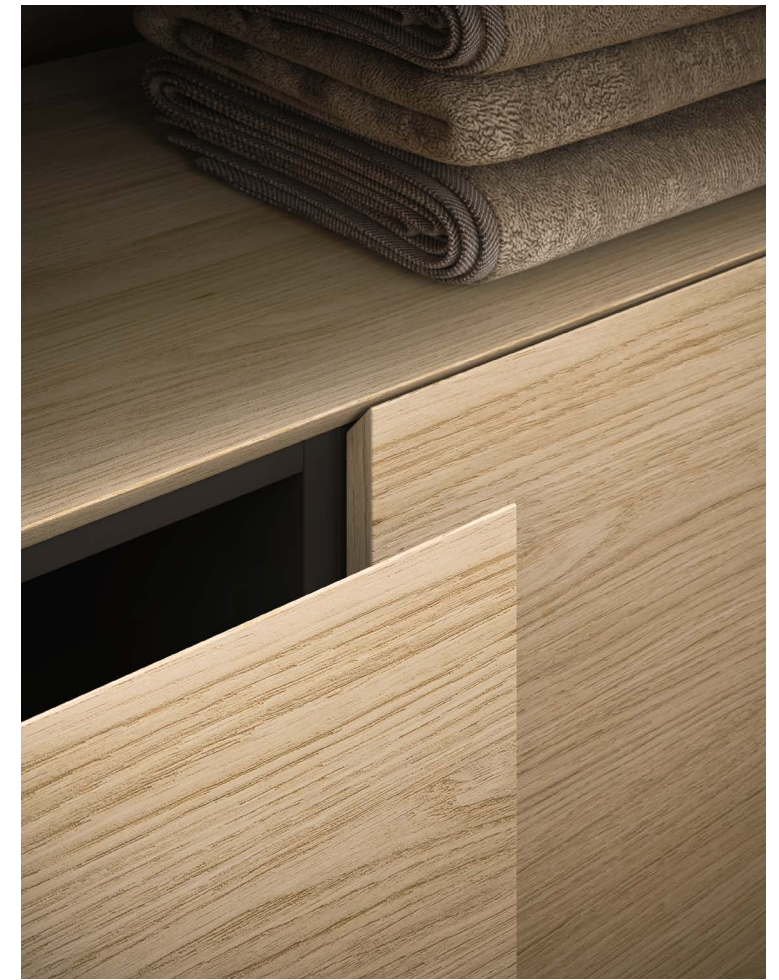

The collection provides a variety of tops, including those made of a single material with a integrated stone washbasin, and those with Milltek gel vanity unit.

Collezione Azuco in marmo Bianco Siberia | Azuco Collection Bianco Siberia marble
 Top integrato Kava round | Integrated top Kava round
 Collezione Azuma in Rovere Mezza Fiamma | Azuma Collection Rovere Mezza Fiamma
 Specchiere contenitore semincasso | Semi-recessed mirror cabinets
 Vasca Roma F marmo Bianco Siberia | Roma F bathtub Bianco Siberia marble
 Rubinetteria Flow acciaio satinato | Flow satin-finish steel taps
 216 x 51 cm
 85" x 20 1/8"

Azucu 24.01

Collezione Azuco in marmo Bianco Siberia | Azuco Collection Bianco Siberia marble
Lavabo sottopiano Void round bianco opaco | Undermounted basin Void round matt bianco
Specchiera Vetra retroilluminata | Vetra LED backlight mirror
Mensola Ljos Platino | Ljos shelf Platino
Rubinetteria Flow acciaio satinato | Flow satin-finish steel taps
112 x 51 cm
44 1/8" x 20 1/8"