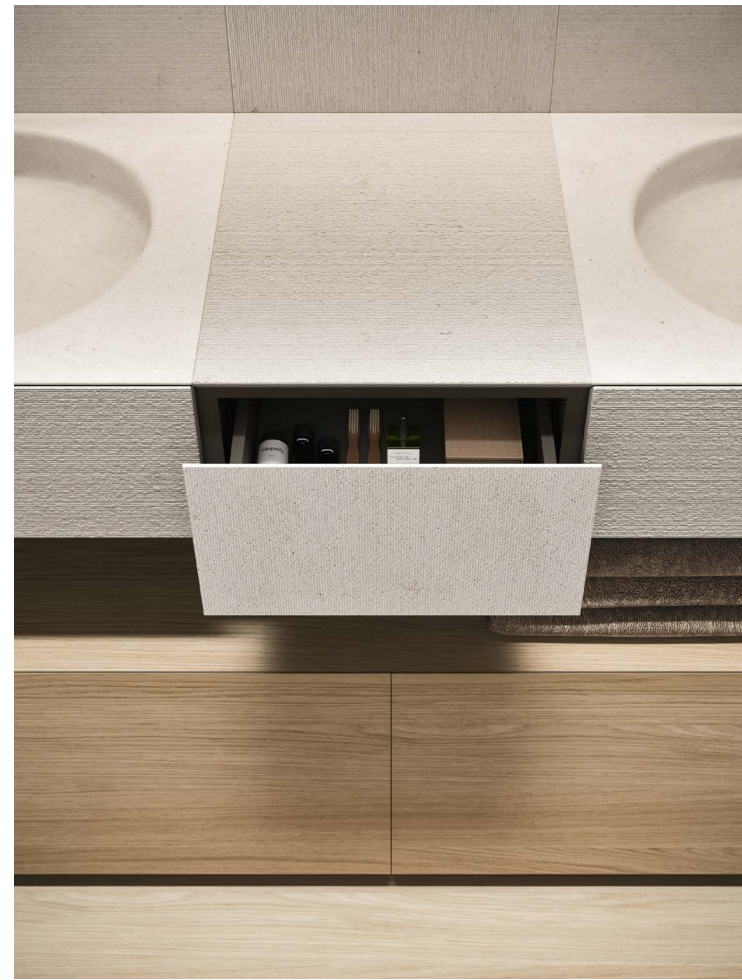

An aesthetic based on the sophisticated combination of the washbasin tops and containers' single-material volumes, obtained through a perfect 45° union of the elements, and the delicate geometric textures of the surfaces, inspired by textile and natural patterns.

The collection provides a variety of tops, including those made of a single material with a integrated stone washbasin, and those with Milltek gel vanity unit.

Collezione Azuco in marmo Bianco Siberia | Azuco Collection Bianco Siberia marble
 Top integrato Kava round | Integrated top Kava round
 Collezione Azuma in Rovere Mezza Fiamma | Azuma Collection Rovere Mezza Fiamma
 Specchiere contenitore semincasso | Semi-recessed mirror cabinets
 Vasca Roma F marmo Bianco Siberia | Roma F bathtub Bianco Siberia marble
 Rubinetteria Flow acciaio satinato | Flow satin-finish steel taps
 216 x 51 cm
 85" x 20 1/8"

Azucu 24.01

Collezione Azuco in marmo Bianco Siberia | Azuco Collection Bianco Siberia marble
Lavabo sottopiano Void round bianco opaco | Undermounted basin Void round matt bianco
Specchiera Vetra retroilluminata | Vetra LED backlight mirror
Mensola Ljos Platino | Ljos shelf Platino
Rubinetteria Flow acciaio satinato | Flow satin-finish steel taps
112 x 51 cm
44 1/8" x 20 1/8"