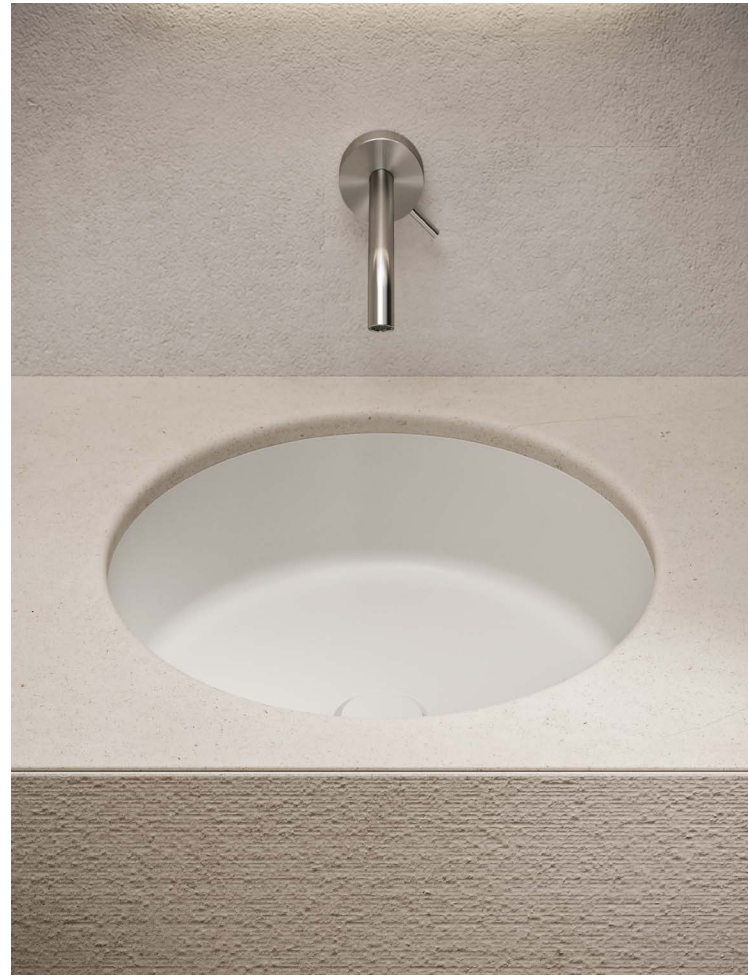

The collection provides a variety of tops, including those made of a single material with a integrated stone washbasin, and those with Milltek gel vanity unit.

Collezione Azuco in marmo Bianco Siberia | Azuco Collection Bianco Siberia marble
 Top integrato Kava round | Integrated top Kava round
 Collezione Azuma in Rovere Mezza Fiamma | Azuma Collection Rovere Mezza Fiamma
 Specchiere contenitore semincasso | Semi-recessed mirror cabinets
 Vasca Roma F marmo Bianco Siberia | Roma F bathtub Bianco Siberia marble
 Rubinetteria Flow acciaio satinato | Flow satin-finish steel taps
 216 x 51 cm
 85" x 20 1/8"

Azucu 24.01

Collezione Azuco in marmo Bianco Siberia | Azuco Collection Bianco Siberia marble
Lavabo sottopiano Void round bianco opaco | Undermounted basin Void round matt bianco
Specchiera Vetra retroilluminata | Vetra LED backlight mirror
Mensola Ljos Platino | Ljos shelf Platino
Rubinetteria Flow acciaio satinato | Flow satin-finish steel taps
112 x 51 cm
44 1/8" x 20 1/8"

Azucu 24.02

Collezione Azuco in marmo Petit Granit | Azuco Collection Petit Granit marble
 Top integrato Kava oval | Integrated top Kava oval
 Specchiera Leno 90 acidata retroilluminata | Leno 90 etched LED backlight mirror
 Portasciugamani Darma nero | Darma towel rack black
 Rubinetteria Flute PVD nero | Flute taps black PVD stainless steel
 Tappeto Plain 02 B | Plain 02 B carpet
 184 x 51 cm
 72 1/2" x 20 1/8"