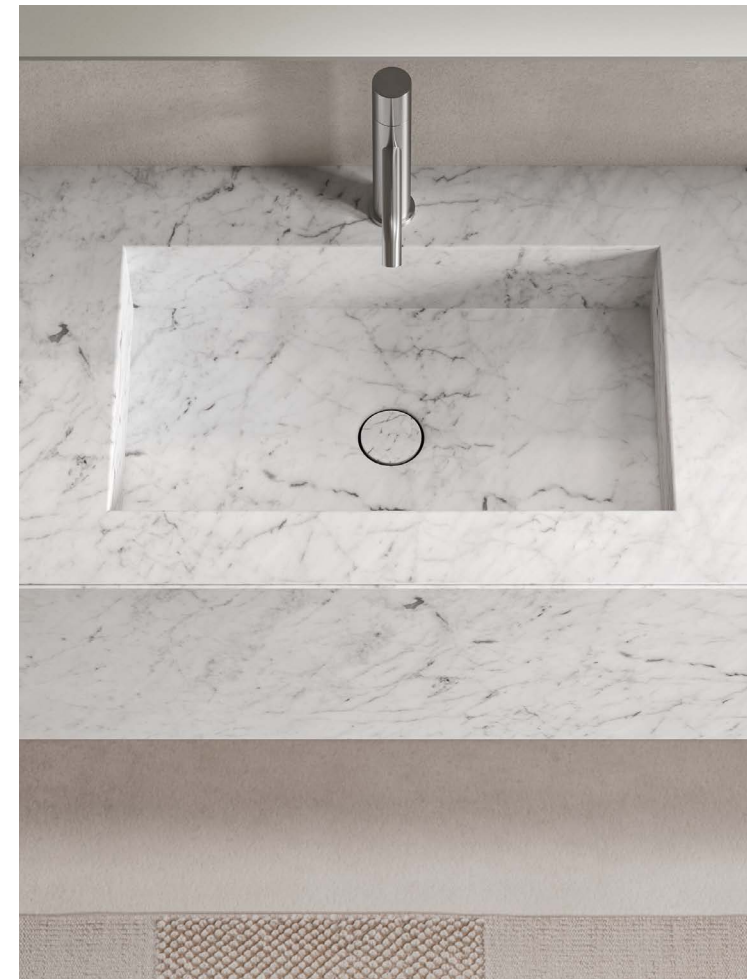

Collezione Azuma in marmo Bianco Carrara | Azuma Collection Bianco Carrara marble
Top integrato Luto 01 marmo Bianco Carrara | Luto 01 Bianco Carrara marble integrated countertop
Specchiera Ekos H Plus illuminazione interna Platino | Ekos H Plus mirror internal LED Platino
Portasciugamani Toro Rovere Mezza Fiamma | Toro towel rack Rovere Mezza Fiamma
Rubinetteria Flute acciaio satinato | Flute satin-finish steel taps
Tappeto Plain 02 W | Plain 02 W carpet
184 x 51 cm
72 1/2" x 20 1/8"

Azuma 24.05