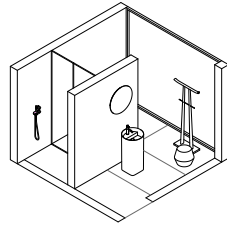

Azuma 24.06

7,60 mq

Lavabo a terra Azuma 88 in Cristalplant cod 5083. Specchiera Air 63 con retroilluminazione a LED cod 2370. Pouf Maki 2 in sughero nero e naturale, cod 5068. Appendini serie Toro in Rovere Carbone cod 5065 e 2448. Rubinetteria Flow in acciaio inox satinato, versione da piano L03 cod 2557 e versione a parete L01 cod 2552 e 2553.

Azuma 88 floor-standing washbasin in Cristalplant cod 5083. Air 63 mirror with LED backlighting cod 2370. Maki 2 pouf in black and natural cork, cod 5068. Toro series hangers in Rovere Carbone cod 5065 and 2448. Flow taps in satin-finished steel, L03 top version cod 2557 and L01 wall version cod 2552 and 2553.