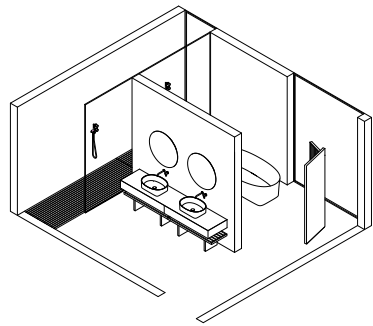

Azuma 24.01

22,80 mq

Composizione Azuma L 256 composta da due basi lavabo con cassetto L 126 H 20 P 51 cod 4375 e fianchi di finitura L 2 cod 4569 in Rovere Miele. Due panche a listelli Zen in Rovere Miele L 126 H 27 P 44,5 cod 2003. Lavabi in appoggio Azuma 58 in Cristalplant cod 5101. Specchiera Air 81 con retroilluminazione a LED cod 2371. Pouf Maki 2 in sughero nero cod 5068. Sedia con portasciugamani serie Toro in Rovere Carbone cod 5066. Appendini da parete serie Toro in Rovere Miele cod 2445. Paravento Levante centro stanza L 185 H 175-195-175 P 4,5 nella versione a listelli in Rovere Miele cod 5476 e nella versione in tessuto Sesamo e specchio cod 5477. Rubinetteria Flow L01 in acciaio inox satinato cod 2552 e 2553. Vasca Azuma 85 in Cristalplant cod 5100 e vassoi Loto in Rovere Carbone cod 5626 e 5709. Dettaglio vasca Azuma 97 versione a parete cod 2015.

Azuma composition W 252 composed of two washbasin units with drawer W 126 H 20 D 15 cod 4375 and finishing sides W 2 cod 4569 in Rovere Miele. Two Zen slatted benches in Rovere Miele W 126 H 27 D 44.5 cod 2003. Azuma 58 countertop washbasins in Cristalplant cod 5101. Air 81 mirror with LED backlighting cod 2371. Maki 2 pouf in black cork cod 5068. Toro series chair with towel rack in Rovere Carbone cod 5066. Toro series wall hangers in Rovere Miele cod 2445. Levante room center screen W 185 H 175-195-175 D 4.5 in slatted version in Rovere Miele cod 5476 and in Sesamo fabric and mirror version cod 5477. Flow L01 taps in satin-finished stainless steel cod 2552 and 2553. Azuma 85 bathtub in Cristalplant cod 5100 and Loto trays in Rovere Carbone cod 5626 and 5709. Detail of Azuma 97 bathtub wall-mounted version cod 2015.