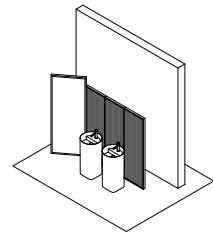

Azuma 24.07

Lavabo a terra Azuma 88 in Cristalplant Outside laccato Sabbia cod 5083. Rubinetteria Flow L03 in acciaio lucido cod 2557. Pouff Maki 1 sughero naturale cod 5067. Panchetta Zen in Rovere Mezza Fiamma.

Floor-standing Azuma 88 washbasin in Cristalplant Outside Sabbia finish lacquered cod 5083. Flow L03 tap in polished steel cod 2557. Maki 1 natural cork pouf cod 5067. Zen bench in Rovere Mezza Fiamma.

AZUMA LAVABO A TERRA | FLOOR-STANDING WASHBASIN

Azuma 88

Ø H
44,6 x 88
17 1/2" x 34 5/8"

FINITURE | FINISHINGS

lavabo | washbasin

CRISTALPLANT
bianco

interno, esterno | interior, exterior

LACCATI E SILLMATT OPACHI
MATT LACQUERED AND SILLMATT
16 colori | colours

esterno | exterior

LACCATI OPACHI | MATT LACQUERED
31 colori | colours

LACCATI METALLIZZATI | METALLIC LACQUERED
6 colori | colours