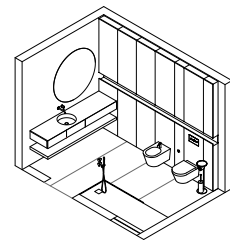

Azuma 24.03

7,00 mq

Composizione Azuma L 198 composta da base con cassetto L 54 H 20 P 51 cod 4382, base con fascia fissa L 54 H 20 P 51 cod 4751 e base con cassetto L 90 H 20 P 51 cod 4384 in Milltek solid bianco opaco. Top integrato

Gap in Milltek solid bianco cod 4537. Top sospeso L 198 H 6 P 51 in nobilitato Venato Cipria cod 2955. Specchiera Leno 120 con retroilluminazione a LED cod 4316. Composizione Caba L 342 composta tre colonne con ante, vano a giorno e illuminazione a LED L 54 H custom P 15,3 cod 6762, colonne porta bidet e porta WC L 63 H custom P 15,3 cod 5072 e 5069, due colonne con ante, vano a giorno e illuminazione a LED L 27 H custom P 15,3 cod 5085 in nobilitato Venato Cipria. Sanitari Senna in ceramica bianca opaca cod 9311 e 9312, piletta up& down cod 9885. Accessorio portasciugamani Zeno laccato nero opaco cod 4363 e accessorio per sanitario cod 4361. Rubinetteria Flow L01 in acciaio inox satinato cod 2552 e 2553. Rubinetteria Flow B01 cod 2569 e placca W01 acciaio inox satinato cod 2590. Soffione e braccio Flow D01 in acciaio inox satinato cod 2583 e 2584; miscelatore termostatico, deviatore e doccetta D03 cod 2574, 2571, e 2577, 2576.

Azuma composition W 198 composed of base unit with drawer W 54 H 20 D 51 cod 4382, fixed unit with drawer W 54 H 20 D 51 cod 4751 and base unit with drawer W 90 H 20 D 51 cod 4384 in Milltek solid white matte. Gap integrated top in Milltek solid white cod 4537. Suspended top W 198 H 6 D 51 in Venato Cipria faced panel cod 2955. Leno 120 mirror with LED backlighting cod 4316. Caba composition composed of three columns with doors, open vanity and LED lighting W 54 H custom D 15.3 cod 6762, bidet and wc columns W 63 H custom D 15.3 cod 5072 and 5069, two columns with doors, open vanity and LED lighting W 27 H custom D 15.3 cod 5085 in Venato Cipria faced panel. Senna sanitary-ware in matt white ceramic cod 9311 and 9312, up&down drain cod 9885. Matt black lacquered Zeno towel accessory cod 4363 and sanitary fitting accessory cod 4361. Flow L01 tap in satin stainless steel cod 2552 and 2553. Flow B01 tap cod 2569 and W01 satin stainless steel flush plate cod 2590. Flow D01 satin stainless steel shower head and arm cod 2583 and 2584; thermostatic mixer, diverter and hand shower D03 cod 2574, 2571, and 2577, 2576.