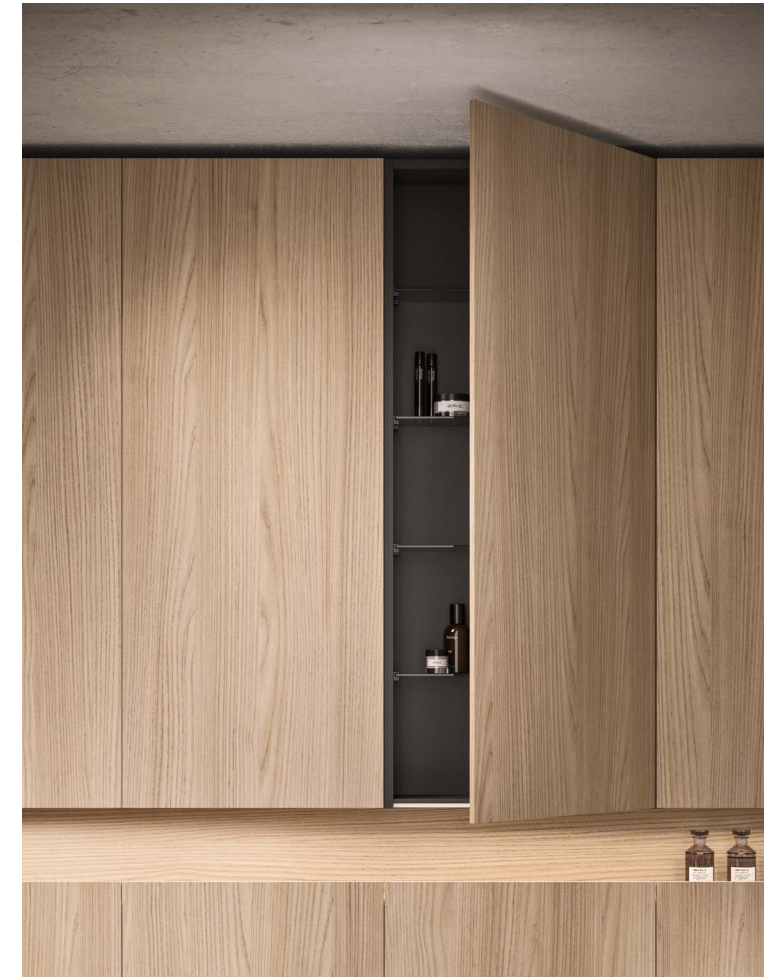

Azuma 24.02

Collezione Azuma in Milltek solid | Azuma Collection Milltek solid finish
 Top integrato Gap Milltek solid | Gap Milltek solid integrated top
 Top sospeso nobilitato Venato Cipria | Suspended top Venato Cipria faced panel
 Specchiera Leno 120 retroilluminata | Leno 120 etched LED backlight mirror
 Collezione Caba in nobilitato Venato Cipria | Caba collection in Venato Cipria faced panel
 Accessori Zeno nero opaco | Zeno accessories matt black
 Sanitari Senna in ceramica bianca opaca | Senna matt white ceramic sanitary ware
 Rubinetteria Flow acciaio satinato | Flow satin-finish steel taps
 198 x 51 cm
 78" x 20 1/8"

Azuma 24.03

Collezione Azuma in Rovere Termocotto | Azuma Collection Rovere Termocotto
Top integrato Round Milltek solid stone Dove | Round Milltek solid stone Dove integrated top
Specchiere Klose con LED inferiore | Klose mirrors with LED on lower profile
Rubinetteria Flute acciaio satinato | Flute satin-finish steel taps
256 x 51 cm
100 3/4" x 20 1/8"