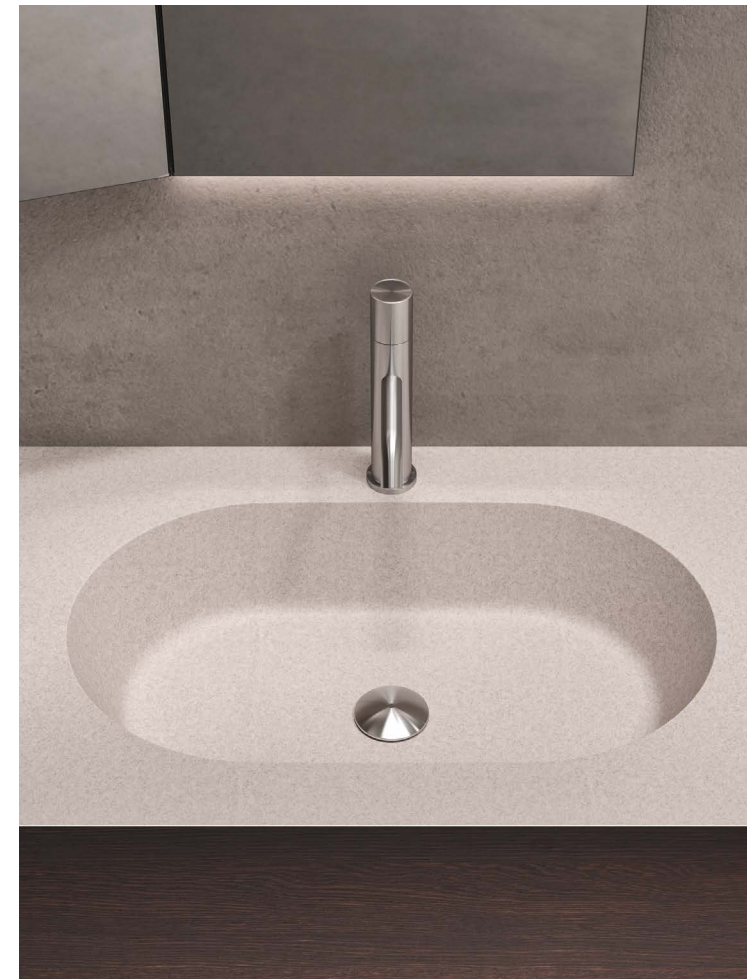

Azuma 24.02

Collezione Azuma in Milltek solid | Azuma Collection Milltek solid finish
 Top integrato Gap Milltek solid | Gap Milltek solid integrated top
 Top sospeso nobilitato Venato Cipria | Suspended top Venato Cipria faced panel
 Specchiera Leno 120 retroilluminata | Leno 120 etched LED backlight mirror
 Collezione Caba in nobilitato Venato Cipria | Caba collection in Venato Cipria faced panel
 Accessori Zeno nero opaco | Zeno accessories matt black
 Sanitari Senna in ceramica bianca opaca | Senna matt white ceramic sanitary ware
 Rubinetteria Flow acciaio satinato | Flow satin-finish steel taps
 198 x 51 cm
 78" x 20 1/8"

Azuma 24.03

Collezione Azuma in Rovere Termocotto | Azuma Collection Rovere Termocotto
Top integrato Round Milltek solid stone Dove | Round Milltek solid stone Dove integrated top
Specchiere Klose con LED inferiore | Klose mirrors with LED on lower profile
Rubinetteria Flute acciaio satinato | Flute satin-finish steel taps
256 x 51 cm
100 3/4" x 20 1/8"