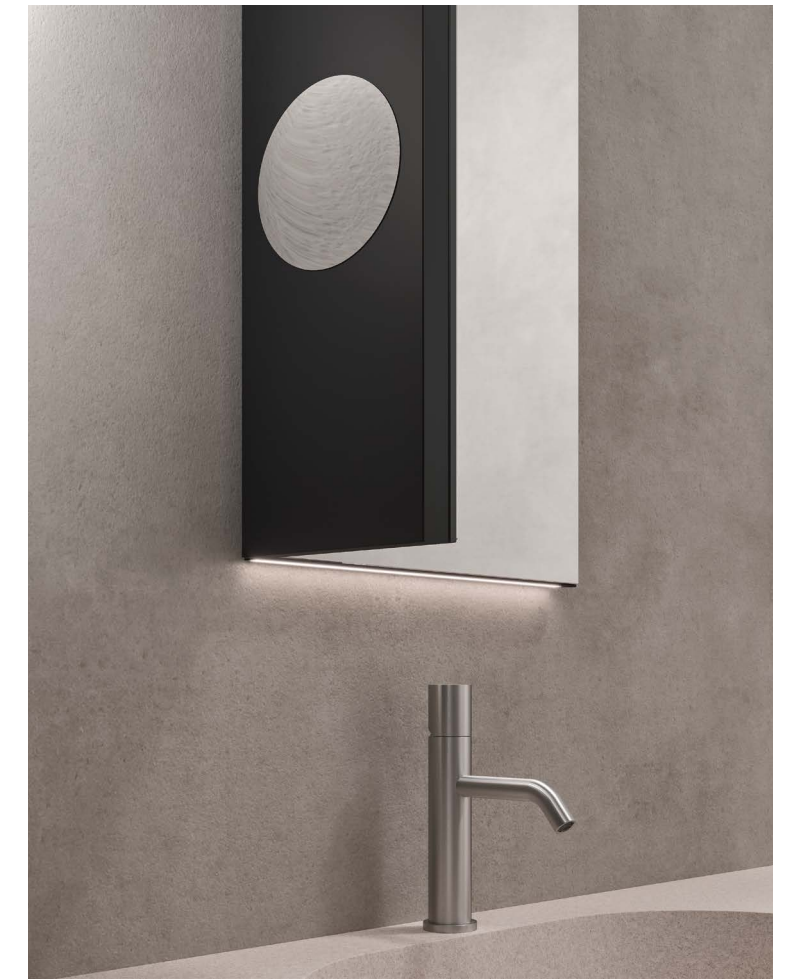

Azuma 24.02

Collezione Azuma in Milltek solid | Azuma Collection Milltek solid finish
 Top integrato Gap Milltek solid | Gap Milltek solid integrated top
 Top sospeso nobilitato Venato Cipria | Suspended top Venato Cipria faced panel
 Specchiera Leno 120 retroilluminata | Leno 120 etched LED backlight mirror
 Collezione Caba in nobilitato Venato Cipria | Caba collection in Venato Cipria faced panel
 Accessori Zeno nero opaco | Zeno accessories matt black
 Sanitari Senna in ceramica bianca opaca | Senna matt white ceramic sanitary ware
 Rubinetteria Flow acciaio satinato | Flow satin-finish steel taps
 198 x 51 cm
 78" x 20 1/8"

Azuma 24.03

Collezione Azuma in Rovere Termocotto | Azuma Collection Rovere Termocotto
Top integrato Round Milltek solid stone Dove | Round Milltek solid stone Dove integrated top
Specchiere Klose con LED inferiore | Klose mirrors with LED on lower profile
Rubinetteria Flute acciaio satinato | Flute satin-finish steel taps
256 x 51 cm
100 3/4" x 20 1/8"