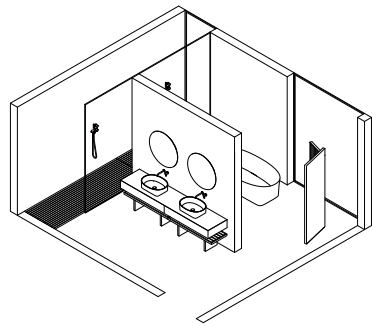

Azuma 24.01

22,80 mq

Composizione Azuma L 256 composta da due basi lavabo con cassetto L 126 H 20 P 51 cod 4375 e fianchi di finitura L 2 cod 4569 in Rovere Miele. Due panche a listelli Zen in Rovere Miele L 126 H 27 P 44,5 cod 2003. Lavabi in appoggio Azuma 58 in Cristalplant cod 5101. Specchiera Air 81 con retroilluminazione a LED cod 2371. Pouf Maki 2 in sughero nero cod 5068. Sedia con portasciugamani serie Toro in Rovere Carbone cod 5066. Appendini da parete serie Toro in Rovere Miele cod 2445. Paravento Levante centro stanza L 185 H 175-195-175 P 4,5 nella versione a listelli in Rovere Miele cod 5476 e nella versione in tessuto Sesamo e specchio cod 5477. Rubinetteria Flow L01 in acciaio inox satinato cod 2552 e 2553. Vasca Azuma 85 in Cristalplant cod 5100 e vassoi Loto in Rovere Carbone cod 5626 e 5709. Dettaglio vasca Azuma 97 versione a parete cod 2015.

Azuma composition W 252 composed of two washbasin units with drawer W 126 H 20 D 15 cod 4375 and finishing sides W 2 cod 4569 in Rovere Miele. Two Zen slatted benches in Rovere Miele W 126 H 27 D 44.5 cod 2003. Azuma 58 countertop washbasins in Cristalplant cod 5101. Air 81 mirror with LED backlighting cod 2371. Maki 2 pouf in black cork cod 5068. Toro series chair with towel rack in Rovere Carbone cod 5066. Toro series wall hangers in Rovere Miele cod 2445. Levante room center screen W 185 H 175-195-175 D 4.5 in slatted version in Rovere Miele cod 5476 and in Sesamo fabric and mirror version cod 5477. Flow L01 taps in satin-finished stainless steel cod 2552 and 2553. Azuma 85 bathtub in Cristalplant cod 5100 and Loto trays in Rovere Carbone cod 5626 and 5709. Detail of Azuma 97 bathtub wall-mounted version cod 2015.