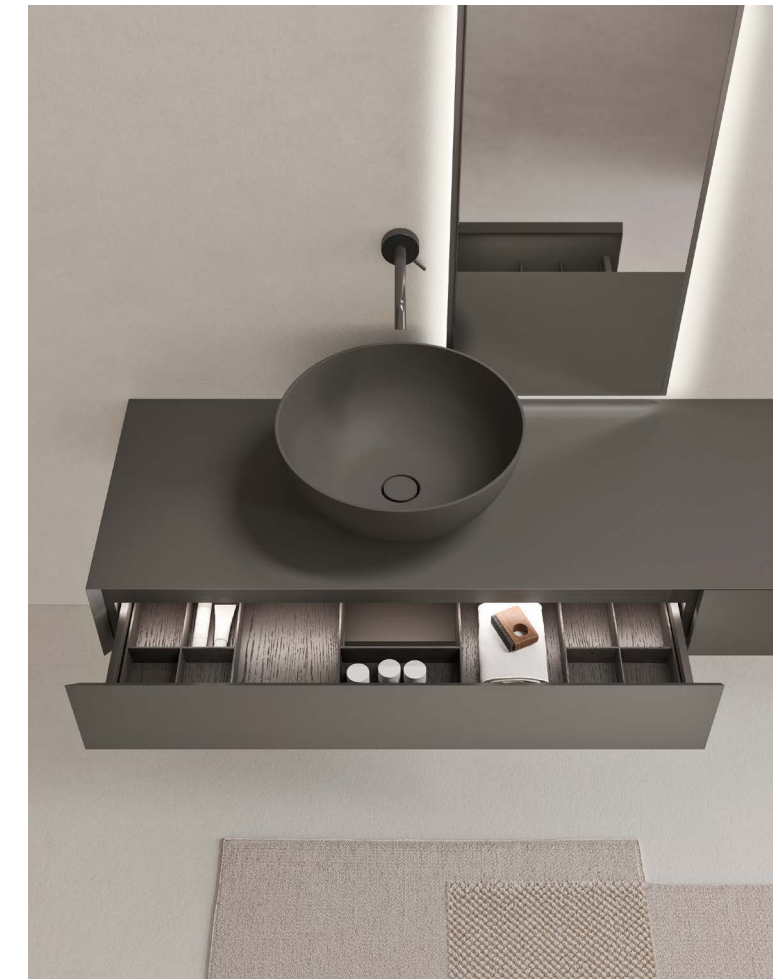

Collezione Azuma in laccato Fango opaco | Azuma Collection Fango matt lacquered
Lavabo Bowl 45 Cristalplant laccato Fango | Bowl 45 Cristalplant Fango lacquered washbasin
Specchiera Kara retroilluminata Basalto | Kara mirror LED backlight Basalto
Portasciugamano Roma nero opaco | Roma towel rack matt black
Rubinetteria Flow PVD nero | Flow taps black PVD stainless steel
Tappeto Plain 02 W | Plain 02 W carpet
202 x 51 cm
79 1/2" x 20 1/8"

Azuma 24.02