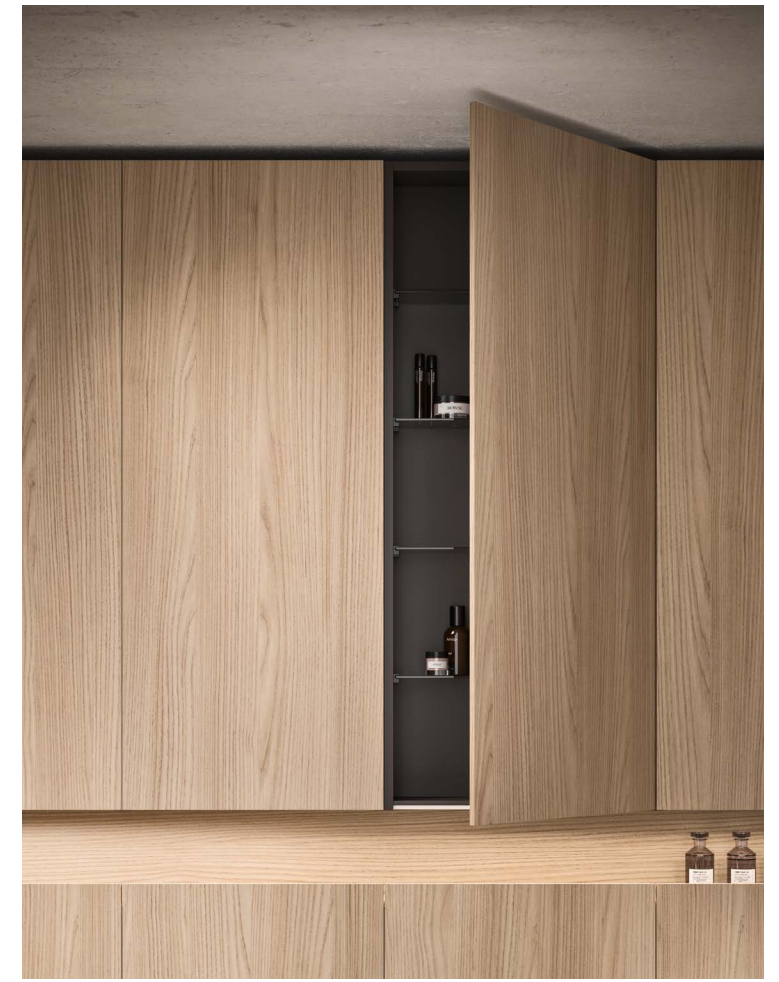

Azuma 24.02

Collezione Azuma in Milltek solid | Azuma Collection Milltek solid finish
 Top integrato Gap Milltek solid | Gap Milltek solid integrated top
 Top sospeso nobilitato Venato Cipria | Suspended top Venato Cipria faced panel
 Specchiera Leno 120 retroilluminata | Leno 120 etched LED backlight mirror
 Collezione Caba in nobilitato Venato Cipria | Caba collection in Venato Cipria faced panel
 Accessori Zeno nero opaco | Zeno accessories matt black
 Sanitari Senna in ceramica bianca opaca | Senna matt white ceramic sanitary ware
 Rubinetteria Flow acciaio satinato | Flow satin-finish steel taps
 198 x 51 cm
 78" x 20 1/8"

Azuma 24.03

Collezione Azuma in Rovere Termocotto | Azuma Collection Rovere Termocotto
Top integrato Round Milltek solid stone Dove | Round Milltek solid stone Dove integrated top
Specchiere Klose con LED inferiore | Klose mirrors with LED on lower profile
Rubinetteria Flute acciaio satinato | Flute satin-finish steel taps
256 x 51 cm
100 3/4" x 20 1/8"