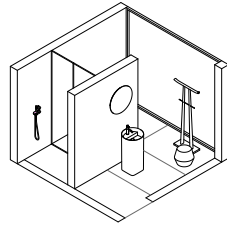

Azuma 24.06

7,60 mq

Lavabo a terra Azuma 88 in Cristalplant cod 5083. Specchiera Air 63 con retroilluminazione a LED cod 2370. Pouf Maki 2 in sughero nero e naturale, cod 5068. Appendini serie Toro in Rovere Carbone cod 5065 e 2448. Rubinetteria Flow in acciaio inox satinato, versione da piano L03 cod 2557 e versione a parete L01 cod 2552 e 2553.

Azuma 88 floor-standing washbasin in Cristalplant cod 5083. Air 63 mirror with LED backlighting cod 2370. Maki 2 pouf in black and natural cork, cod 5068. Toro series hangers in Rovere Carbone cod 5065 and 2448. Flow taps in satin-finished steel, L03 top version cod 2557 and L01 wall version cod 2552 and 2553.