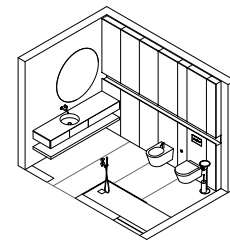

Azuma 24.03

7,00 mq

Composizione Azuma L 198 composta da base con cassetto L 54 H 20 P 51 cod 4382, base con fascia fissa L 54 H 20 P 51 cod 4751 e base con cassetto L 90 H 20 P 51 cod 4384 in Milltek solid bianco opaco. Top integrato

Gap in Milltek solid bianco cod 4537. Top sospeso L 198 H 6 P 51 in nobilitato Venato Cipria cod 2955. Specchiera Leno 120 con retroilluminazione a LED cod 4316. Composizione Caba L 342 composta tre colonne con ante, vano a giorno e illuminazione a LED L 54 H custom P 15,3 cod 6762, colonne porta bidet e porta WC L 63 H custom P 15,3 cod 5072 e 5069, due colonne con ante, vano a giorno e illuminazione a LED L 27 H custom P 15,3 cod 5085 in nobilitato Venato Cipria. Sanitari Senna in ceramica bianca opaca cod 9311 e 9312, piletta up& down cod 9885. Accessorio portasciugamano Zeno laccato nero opaco cod 4363 e accessorio per sanitario cod 4361. Rubinetteria Flow L01 in acciaio inox satinato cod 2552 e 2553. Rubinetteria Flow B01 cod 2569 e placca W01 acciaio inox satinato cod 2590. Soffione e braccio Flow D01 in acciaio inox satinato cod 2583 e 2584; miscelatore termostatico, deviatore e doccetta D03 cod 2574, 2571, e 2577, 2576.

Azuma composition W 198 composed of base unit with drawer W 54 H 20 D 51 cod 4382, fixed unit with drawer W 54 H 20 D 51 cod 4751 and base unit with drawer W 90 H 20 D 51 cod 4384 in Milltek solid white matte. Gap integrated top in Milltek solid white cod 4537. Suspended top W 198 H 6 D 51 in Venato Cipria faced panel cod 2955. Leno 120 mirror with LED backlighting cod 4316. Caba composition composed of three columns with doors, open vanity and LED lighting W 54 H custom D 15.3 cod 6762, bidet and wc columns W 63 H custom D 15.3 cod 5072 and 5069, two columns with doors, open vanity and LED lighting W 27 H custom D 15.3 cod 5085 in Venato Cipria faced panel. Senna sanitary-ware in matt white ceramic cod 9311 and 9312, up&down drain cod 9885. Matt black lacquered Zeno towel accessory cod 4363 and sanitary fitting accessory cod 4361. Flow L01 tap in satin stainless steel cod 2552 and 2553. Flow B01 tap cod 2569 and W01 satin stainless steel flush plate cod 2590. Flow D01 satin stainless steel shower head and arm cod 2583 and 2584; thermostatic mixer, diverter and hand shower D03 cod 2574, 2571, and 2577, 2576.