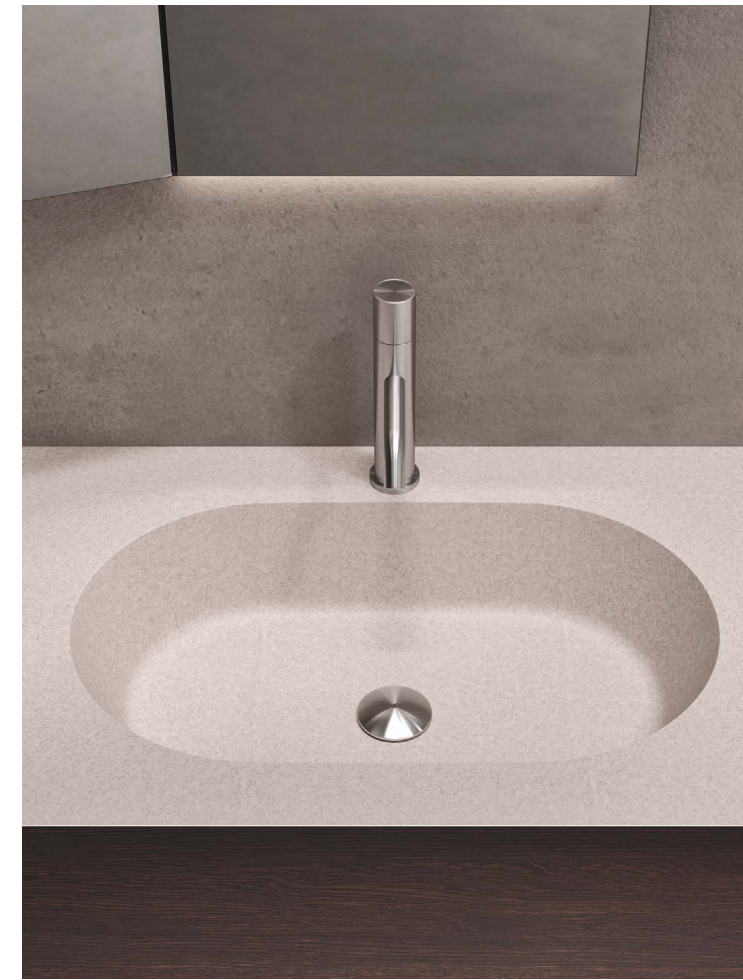

Azuma 24.02

Collezione Azuma in Milltek solid | Azuma Collection Milltek solid finish
 Top integrato Gap Milltek solid | Gap Milltek solid integrated top
 Top sospeso nobilitato Venato Cipria | Suspended top Venato Cipria faced panel
 Specchiera Leno 120 retroilluminata | Leno 120 etched LED backlight mirror
 Collezione Caba in nobilitato Venato Cipria | Caba collection in Venato Cipria faced panel
 Accessori Zeno nero opaco | Zeno accessories matt black
 Sanitari Senna in ceramica bianca opaca | Senna matt white ceramic sanitary ware
 Rubinetteria Flow acciaio satinato | Flow satin-finish steel taps
 198 x 51 cm
 78" x 20 1/8"

Azuma 24.03

Collezione Azuma in Rovere Termocotto | Azuma Collection Rovere Termocotto
Top integrato Round Milltek solid stone Dove | Round Milltek solid stone Dove integrated top
Specchiere Klose con LED inferiore | Klose mirrors with LED on lower profile
Rubinetteria Flute acciaio satinato | Flute satin-finish steel taps
256 x 51 cm
100 3/4" x 20 1/8"