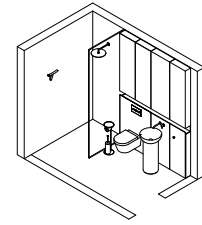

Caba 24.03

4,50 mq

Composizione Caba L 189 composta da colonna per wc, vano a giorno, illuminazione a led ed anta a specchio L 90 H custom P 15,3 cod 5060, colonna con elemento fisso per predisposizione rubinetteria, vano a giorno, illuminazione a LED ed anta a specchio L 54 H custom P 15,3 cod 5042, colonna con anta, vano a giorno, illuminazione a led ed anta a specchio L 45 H custom P 15,3 cod 5049 in nobilitato Venato Cannella. Lavabo a terra Saba 45 in cemento Antracite cod 5830. Accessori portasciugamano Zeno laccato nero opaco cod 4363 e per sanitario cod 4361. Appendino da parete serie Toro in Rovere Carbone cod 2445. Pouf Maki 1 sughero nero cod 5067. Sanitario Senna in ceramica bianca opaca cod 9311. Rubinetteria Flow L01 in acciaio PVD nero cod 2552 e 2553. Placca Flow W01 in acciaio PVD nero cod 2590. Soffione e braccio Flow D01 in acciaio PVD nero cod 2583 e 2584; miscelatore termostatico, deviatore e doccetta D03 cod 2574, 2571, e 2577, 2576.

Caba composition W 189 composed of column for toilet, open vanity, LED lighting and mirror door W 90 H custom D 15,3 cod 5060, column with fixed element for fittings, open vanity, LED lighting and mirror door W 54 H custom D 15,3 cod 5042, column with door, open vanity, LED lighting and mirror door W 45 H custom D 15,3 cod 5049 in Venato Cannella faced panel. Saba 45 floor-standing washbasin in Antracite concrete cod 5830. Accessories Zeno matt black lacquered towel rack cod 4363 and for sanitary ware cod 4361. Toro series wall hanger in Rovere Carbone cod 2445. Maki 1 black cork pouf cod 5067. Senna sanitary ware in matte ceramic cod 9311. Flow L01 tap in black PVD steel cod 2552 and 2553. Flow W01 flush plate in black PVD steel cod 2590. Flow shower-head and spout D01 in black PVD steel cod 2583 and 2584; thermostatic mixer, diverter and hand shower D03 cod 2574, 2571, and 2577, 2576.