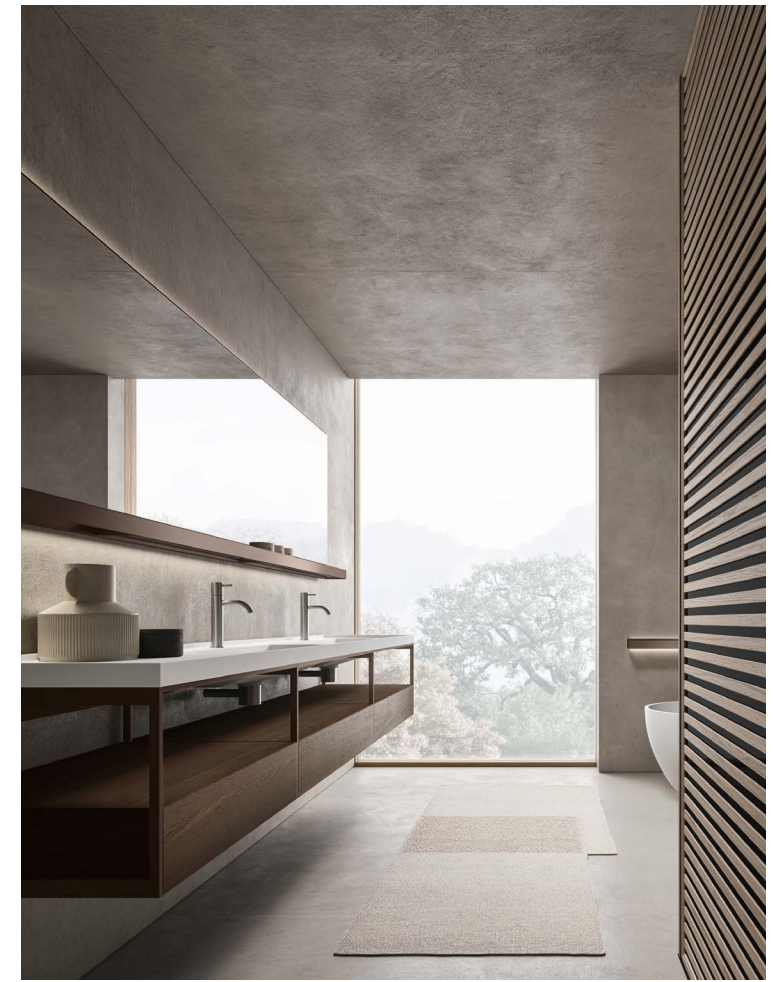

Collezione Fjord in Rovere Termocotto, laccato Titanio | Fjord Collection in Noce Canaletto, lacquered Titanio
Top integrato Finn O2 Milltek Solid | Finn O2 Milltek Solid integrated top
Rubinetteria Flow acciaio satinato | Flow satin-finish steel tap
Specchiera Kara retroilluminata con mensola Ljos Titanio | Kara LED backlight mirror with Ljos shelf Titanio
Mensola Ljos retroilluminata Titanio | Ljos LED backlight shelf Titanio
Vasca Oval Cristalplant | Oval Cristalplant bathtub
Tappeto Plain 03 W | Plain 03 W carpet
253,2 x 51 cm
99 5/8" x 20 1/8"

Fjord 24.06