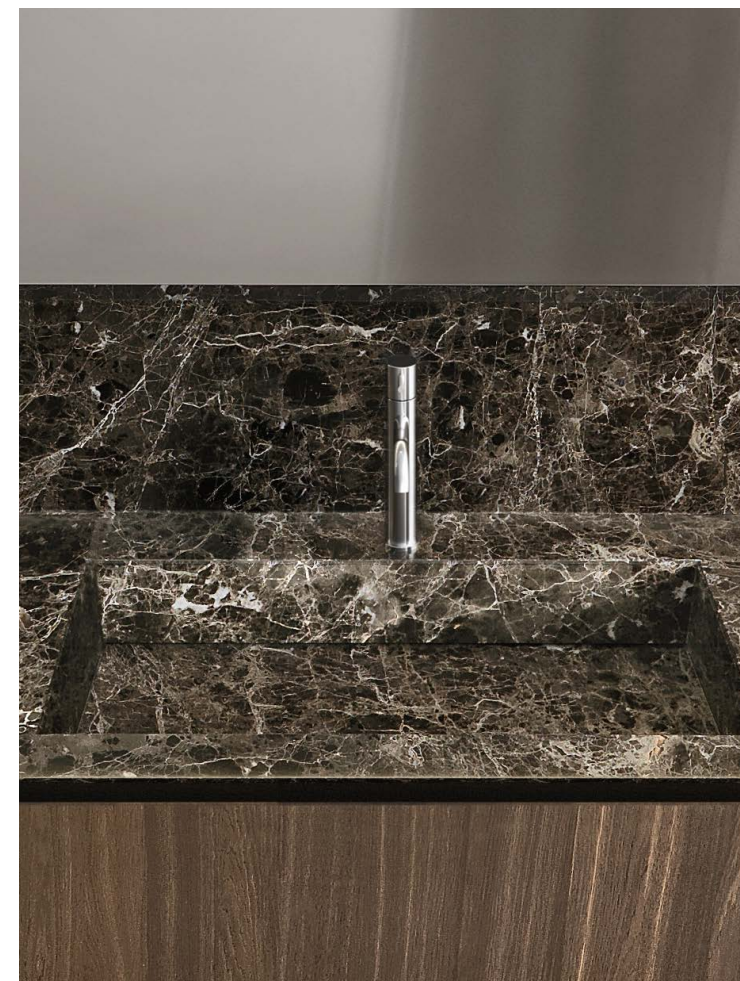

Collezione Puro in Rovere Termocotto | Puro Collection in Rovere Termocotto
Top integrato Next 05 e alzatina in marmo Emperador | Next 05 integrated top and Emperador marble splashboards
Rubinetteria Flow acciaio satinato | Flow satin-finish steel tap
Specchiera Vetra retroilluminata | Vetra LED backlight mirror
Lampade Moon | Moon lamps
Portasciugamani Toro Rovere Carbone | Toro Rovere Carbone towel rack
Tappeto Plain 02 W | Plain 02 W carpet
220 x 51 cm
86 5/8" x 20 1/8"

Puro 24.05