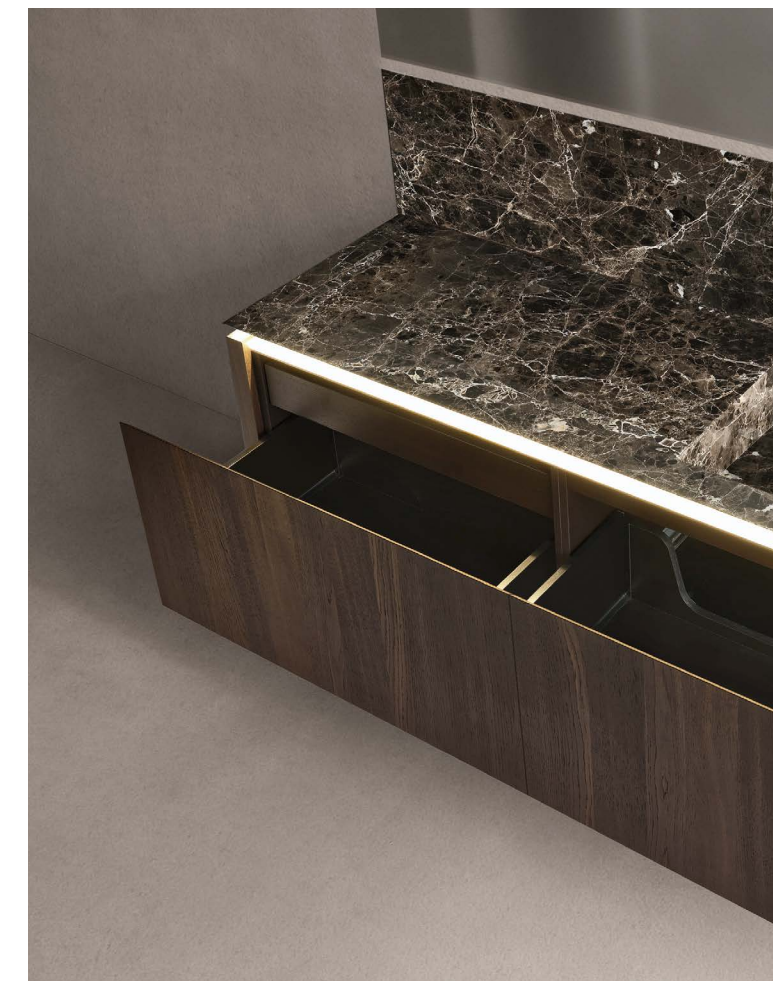

Collezione Puro in Rovere Termocotto | Puro Collection in Rovere Termocotto
Top integrato Next 05 e alzatina in marmo Emperador | Next 05 integrated top and Emperador marble splashboards
Rubinetteria Flow acciaio satinato | Flow satin-finish steel tap
Specchiera Vetra retroilluminata | Vetra LED backlight mirror
Lampade Moon | Moon lamps
Portasciugamani Toro Rovere Carbone | Toro Rovere Carbone towel rack
Tappeto Plain 02 W | Plain 02 W carpet
220 x 51 cm
86 5/8" x 20 1/8"

Puro 24.05