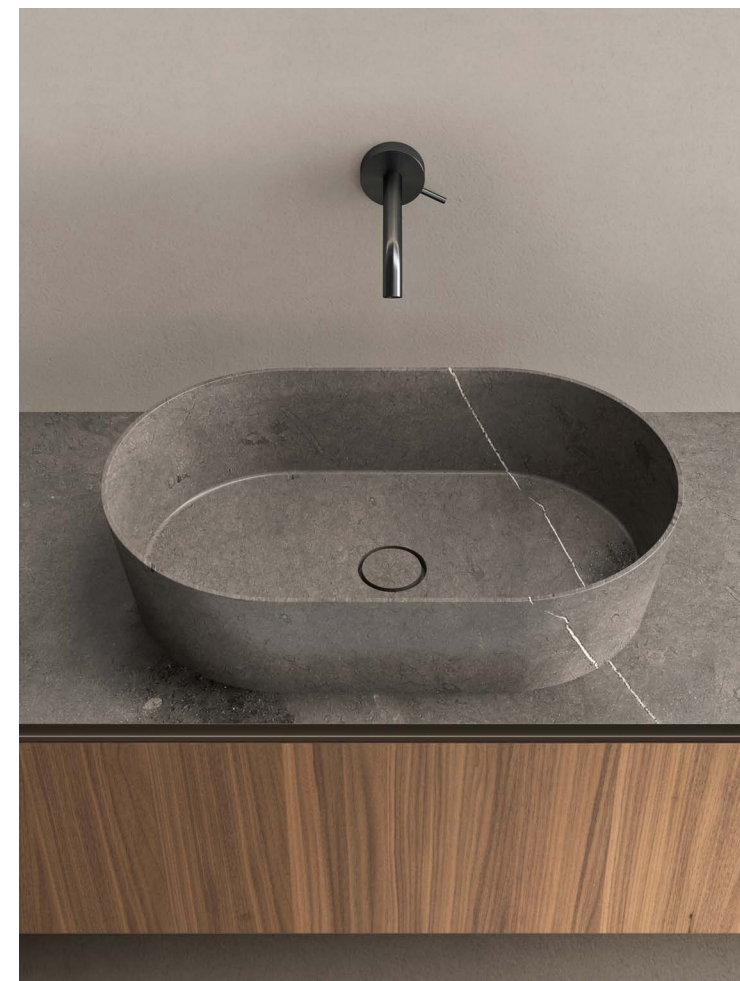

Collezione Puro in Noce Canaletto | Puro Collection in Noce Canaletto
Top lineare e lavabo Keel 60 in marmo Grafite | Linear top and Keel 60 washbasin in Grafite marble
Rubinetteria Flow PDV nero | Flow tap PDV black
Specchiera Ekos V retroilluminata Quarzo | Ekos V LED backlight mirror Quarzo
Mensole Ljos retroilluminate Quarzo | Ljos LED backlight shelves Quarzo
220 x 51 cm
86 5/8" x 20 1/8"

Puro 24.02