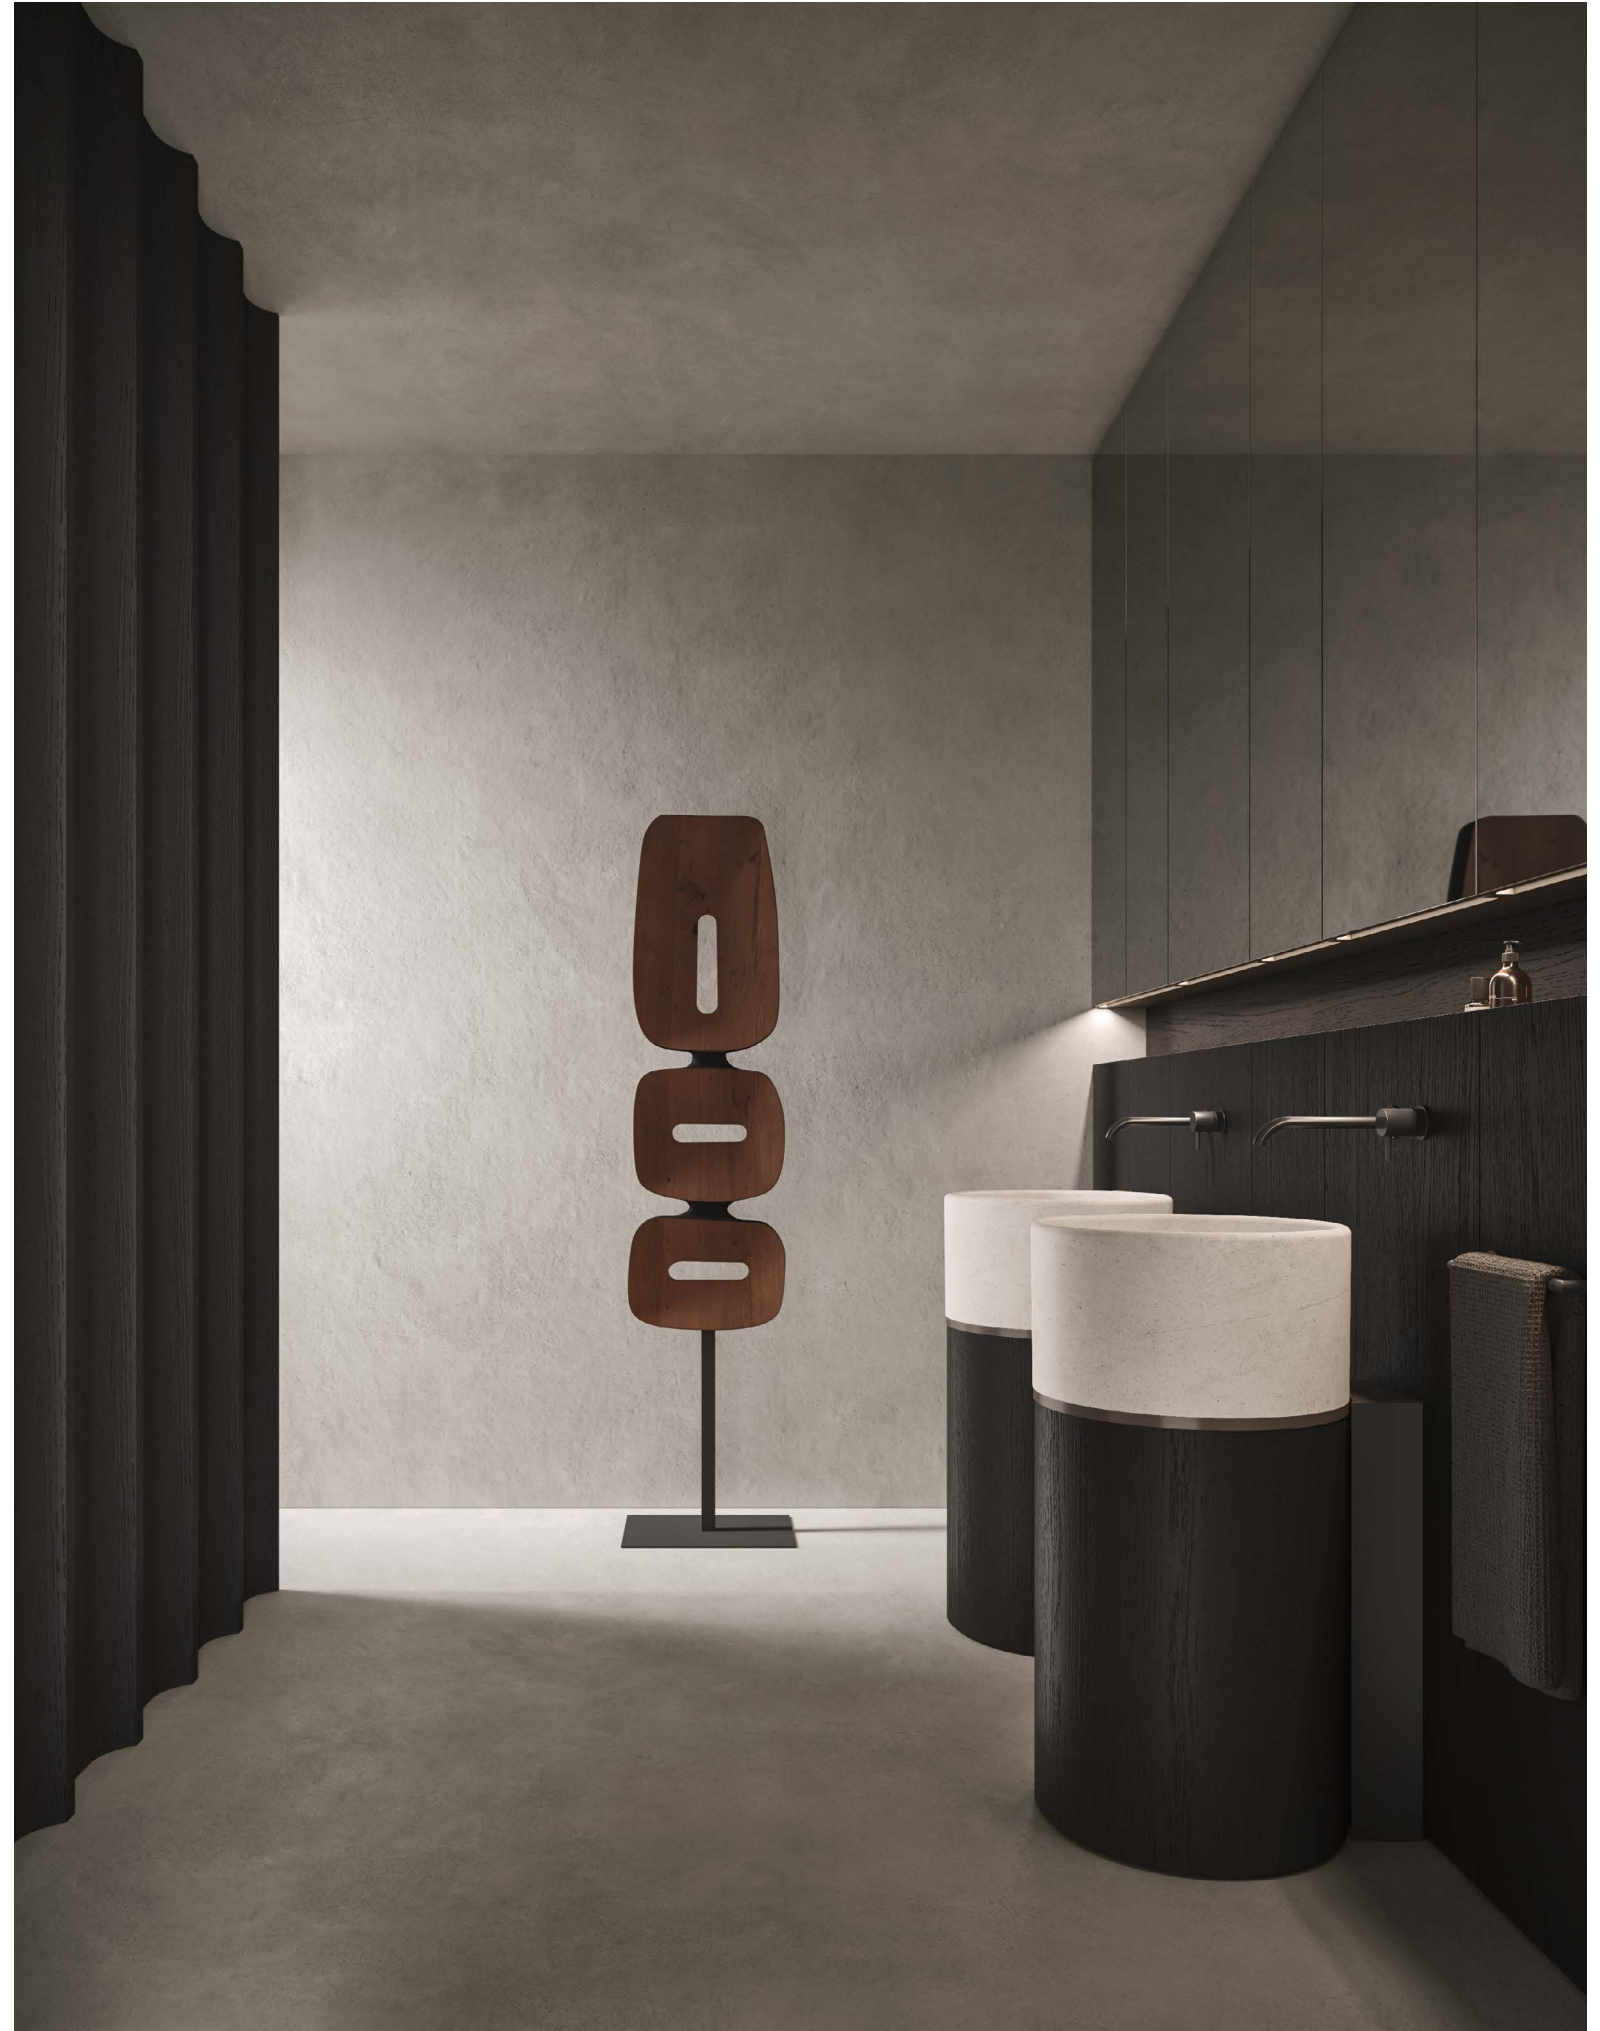

Lavabo Roma V in marmo Moka Cream, Basalto, Rovere Carbone | Roma V washbasin Moka Cream marble, Basalto, Rovere Carbone
 Collezione Caba in Rovere Carbone con pensili a specchio | Caba collection Rovere Carbone with mirrored cabinets
 Accessori Zeno nero opaco | Zeno accessories matt black
 Rubinetteria Flow PVD nero | Flow taps black PVD
 288 x 15,3 cm
 113 3/8" x 6"