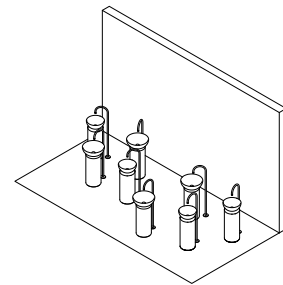

Saba 24.05

Saba 37 con lavabo in marmo Grafite e colonna in Noce Canaletto cod 5828. Saba 45 in cemento Caolino cod 5830. Saba 45 con lavabo in cemento laccato Creta e colonna in Rovere Mezza Fiamma cod 5832. Saba 37 in cemento argilla Senape cod 5826. Saba 45 con lavabo in cemento argilla Tabacco e colonna in Rovere Carbone cod 5832. Saba 45 in cemento laccato Nero cod 5830. Saba 37 in Marmo Carrara cod 5826. Saba 37 in cemento Antracite cod 5826.

Saba 37 with Grafite marble washbasin and column in Noce Canaletto cod 5828. Saba 45 in Caolino concrete cod 5830. Saba 45 with Creta lacquered concrete washbasin and column in Rovere Mezza Fiamma cod 5832. Saba 37 in Senape clay concrete cod 5826. Saba 45 with Tabacco clay concrete washbasin and column in Rovere Carbone cod 5832. Saba 45 in Nero lacquered concrete cod 5830. Saba 37 in Carrara marble cod 5826. Saba 37 in Antracite concrete cod 5826.

SABA LAVABO FREESTANDING | FREESTANDING WASHBASIN

monomaterico | monomaterial

Ø H
37 x 89,5
14 5/8" x 35 1/4"

Ø H
45 x 89,5
17 3/4" x 35 1/4"

FINITURE | FINISHINGS

colonna e lavabo | column and washbasin

CEMENTI | CEMENTS
caolino, antracite

LACCATI E SILLMATT OPACHI
MATT LACQUERED AND SILLMATT
31 colori | colours

ARGILLE | CLAYS
cenere, nilo, senape, rosso bollo,
tabacco, pece

MARMI OPACHI | MATT MARBLES
carrara, grafite, nero marquinia

METALLO OPACO | MATT METAL
nero

carter

finiture combinate | combined finishes

Ø H
37 x 90
14 5/8" x 35 3/8"

Ø H
45 x 90
17 3/4" x 35 3/8"

FINITURE | FINISHES

colonna | column

ESSENZE OPACHE | MATT VENEERS
rovere: mezza fiamma, carbone, nero; noce canaletto

lavabo | washbasin

CEMENTI | CEMENTS
caolino, antracite

LACCATI E SILLMATT OPACHI
MATT LACQUERED AND SILLMATT
31 colori | colours

ARGILLE | CLAYS
cenere, nilo, senape, rosso bollo,
tabacco, pece

MARMI OPACHI | MATT MARBLES
carrara, grafite, nero marquinia

METALLO OPACO | MATT METAL
nero

carter