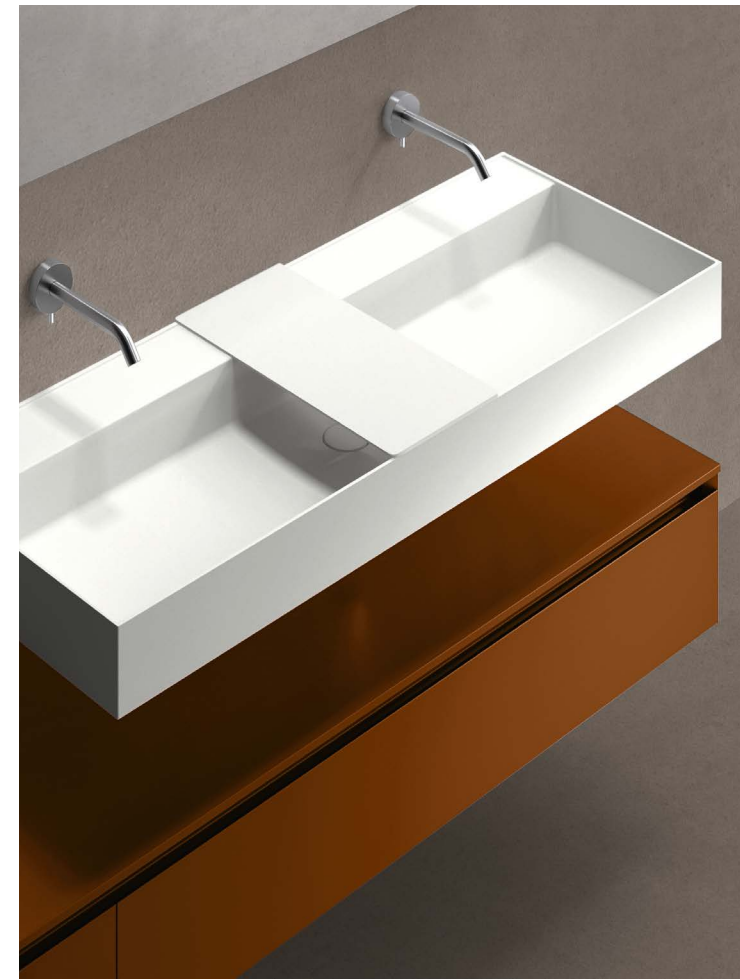

Collezione Zenit in laccato Caffè opaco | Zenit Collection in matt lacquered Caffè
Lavabo Man 126 Cristalplant | Man 126 Cristalplant washbasin
Rubinetteria Flow in acciaio satinato | Flow satin-finish steel tap
Specchiera Vetra | Vetra mirror
Lampada Moon | Moon lamp
198 x 47 cm
78" x 18 1/2"

Zenit 24.07