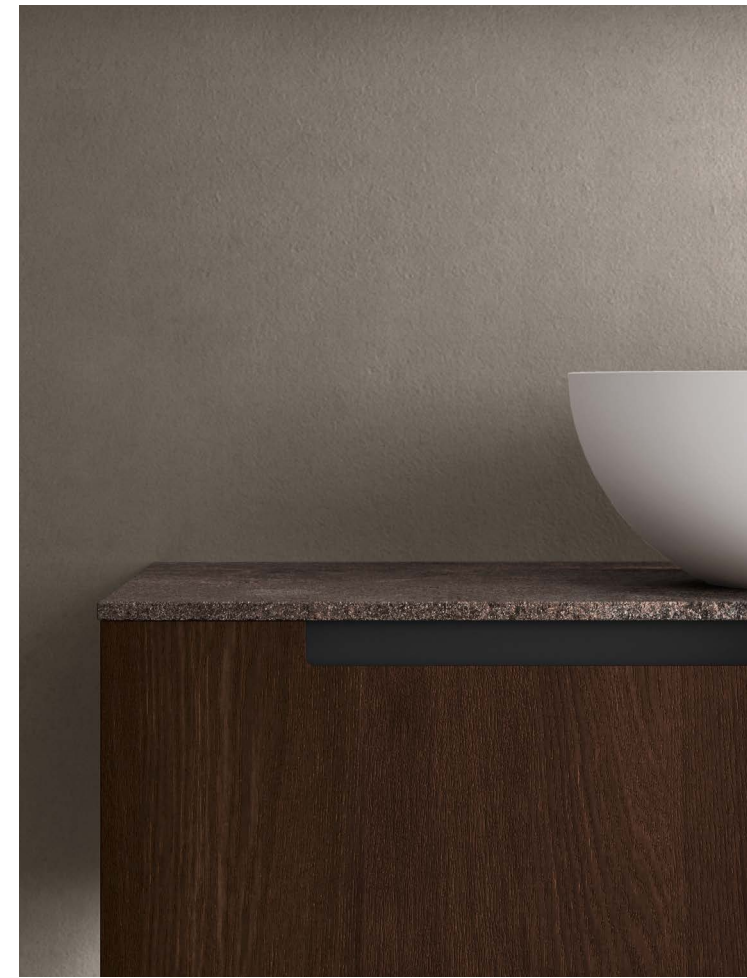

Collezione Zenit in Rovere Termocotto e laccato Titanio | Zenit Collection in Rovere Termocotto and lacquered Titanio
Top lineare MDi Umbra Marron | MDi Umbra Marron linear top
Lavabo Blend 63 Cristalplant | Blend 63 Cristalplant washbasin
Rubinetteria Flow in PVD nero | Flow tap in black PVD
Mensola Ljos Titanio | Ljos Titanio shelf
Specchiera Leno 80 retroilluminata | Leno 80 LED backlight mirror
Lampada Moon | Moon lamp
Pouf Maki 1 sughero nero | Maki 1 black cork pouf
180 x 47 cm
70 7/8" x 18 1/2"

Zenit 24.06