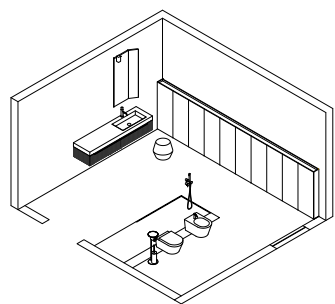

Zenit Reki 24.01

17,50 mq

Composizione Zenit Reki L 180 composta da due fianchi di finitura H 24 P 47 cod 2393R, una base un cassetto L 90 H 24 P 47 cod 8075R, una base lavabo un cassetto L 90 H 24 P 47 cod 8068R in laccato Argilla opaco con illuminazione LED interna cod 1366. Top integrato Land 02 in MDi Jasper Moka L 180 H 10 P 47,2 cod 2945. Illuminazione a LED per basi al metro lineare L 180 cod 9645. Rubinetteria Flow L03 cod 2557 in PVD nero. Specchiera Klose con illuminazione inferiore a LED L 63 H 105 P 2,5 cod 4280, lampada Regolo a LED cod 9980. Soffione e braccio Flow D01 in PVD nero cod 2583 e 2584; miscelatore termostatico, deviatore e doccetta D03 cod 2574, 2571, e 2577, 2576. Pouff Maki 2 sughero nero cod 5068. Collezione Caba L 360 composta da basi 2 ante L 90 H 118 P 15,3 cod 5013 ed illuminazione LED interna cod 1366.

Zenit Reki W 180 composition composed of two finishing sides H 24 D 47 cod 2393R, a base unit with drawer W 47 H 90 D 24 cod 8075R, one base unit W 90 H 24 D 47 cod 8068R in matt Argilla finish lacquered with inner LED lighting cod 1366. Land 02 integrated top in MDi Jasper Moka W 180 H 10 D 47.2 cod 2945. LED lighting for bases W 180 cod 9645. Flow L03 tap cod 2557 in black PVD. Klose mirror unit with LED bottom lighting W 63 H 105 D 2.5 cod 4280. Regolo LED lamp cod 9980. Flow D01 shower-head and spout in black PVD cod 2583 and 2584; thermostatic mixer, diverter and hand shower D03 cod 2574, 2571, and 2577, 2576. Maki 2 pouf black cork cod 5068. Caba Collection W 360 with base units with 2 doors W 90 H 118 D 15.3 cod 5013 and inner LED lighting cod 1366.