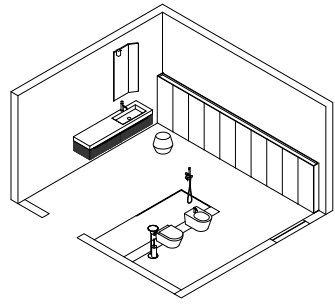

Zenit Reki 24.01

17,50 mq

Composizione Zenit Reki L 180 composta da due fianchi di finitura H 24 P 47 cod 2393R, una base un cassetto L 90 H 24 P 47 cod 8075R, una base lavabo un cassetto L 90 H 24 P 47 cod 8068R in laccato Argilla opaco con illuminazione LED interna cod 1366. Top integrato Land 02 in MDi Jasper Moka L 180 H 10 P 47,2 cod 2945. Illuminazione a LED per basi al metro lineare L 180 cod 9645. Rubinetteria Flow L03 cod 2557 in PVD nero. Specchiera Klose con illuminazione inferiore a LED L 63 H 105 P 2,5 cod 4280, lampada Regolo a LED cod 9980. Soffione e braccio Flow D01 in PVD nero cod 2583 e 2584; miscelatore termostatico, deviatore e doccetta D03 cod 2574, 2571, e 2577, 2576. Pouff Maki 2 sughero nero cod 5068. Collezione Caba L 360 composta da basi 2 ante L 90 H 118 P 15,3 cod 5013 ed illuminazione LED interna cod 1366.

Zenit Reki W 180 composition composed of two finishing sides H 24 D 47 cod 2393R, a base unit with drawer W 47 H 90 D 24 cod 8075R, one base unit W 90 H 24 D 47 cod 8068R in matt Argilla finish lacquered with inner LED lighting cod 1366. Land 02 integrated top in MDi Jasper Moka W 180 H 10 D 47.2 cod 2945. LED lighting for bases W 180 cod 9645. Flow L03 tap cod 2557 in black PVD. Klose mirror unit with LED bottom lighting W 63 H 105 D 2.5 cod 4280. Regolo LED lamp cod 9980. Flow D01 shower-head and spout in black PVD cod 2583 and 2584; thermostatic mixer, diverter and hand shower D03 cod 2574, 2571, and 2577, 2576. Maki 2 pouf black cork cod 5068. Caba Collection W 360 with base units with 2 doors W 90 H 118 D 15.3 cod 5013 and inner LED lighting cod 1366.