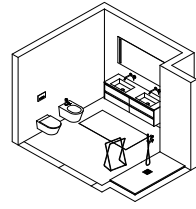

Beta 26.05

8,20 mq

Composizione Beta L 160,5 composta da monoblocco con quattro cassetti e consolle Sigma in Ceramilux bianco opaco L 160,5 P 51,5 H 48 + 1,5 cod B149 in Venato Cannella. Due maggiorazioni finitura gola in Venato Cannella. Specchiera Linea due fasce acidate verticali e retroilluminazione a LED 4 lati L 160 H 75 P 2,8 cod 9813. Rubinetteria Riva L01 cod 1201 e B01 cod 1205 cromo nero spazzolato. Portasciugamani Darma nero opaco cod 7318. Sanitari Senna in ceramica bianca opaca cod 9311 e 9312. Placca Riva W01 cod 9247 cromo nero spazzolato. Piatto doccia Slim L 170 P 80 SP 2,5 in Ceramilux Pietra cod 4839. Soffione e braccio Riva D01 in cromo nero spazzolato cod 1181 e 1183; miscelatore termostatico, deviatore e doccetta D02 cod 1187, 1189. Tappeto Lidi 02 W cod 4206.

Beta composition W 160.5 composed of a monobloc unit with four drawers and Sigma console in Ceramilux matt white W 160.5 D 51.5 H 48 + 1.5 cod B149 in Venato Cannella. Two groove finish upgrades in Venato Cannella. Linea mirror with two vertical etched bands and four-sided LED backlighting W 160 H 75 D 2.8 cod 9813. Riva L01 tap cod 1201 and B01 cod 1205 in brushed black chrome. Darma towel rail in matt black cod 7318. Senna sanitary ware in matt white ceramic cod 9311 and 9312. Riva W01 flush plate cod 9247 in brushed black chrome. Slim shower tray W 170 D 80 thickness 2.5 in Ceramilux Pietra cod 4839. Riva D01 shower head and arm in brushed black chrome cod 1181 and 1183; thermostatic mixer, diverter and hand shower D02 cod 1187, 1189. Lidi 02 W carpet cod 4206.