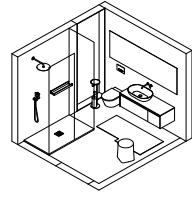

Beta 26.09

6,20 mq

Composizione Beta L 130 composta da due fianchi di finitura H 36 P 51 cod 6825, una base lavabo con cassetto L 90 H 36 P 51 cod A7859, una base con cassetto L 40 H 36 P 51 cod 7698 in Sillmatt Lavica. Top lineare L 130 cod 2920 in Sillmatt Lavica. Lavabo in appoggio Den E60 cod 8899 in ceramica bianco lucida. Specchiera Vetra con retroilluminazione a LED 4 lati L 200 H 75 P 2,8 cod 6935. Lampada Linus 72 a LED cod 2028. Rubinetteria Riva L03 cod 1206 e 1208 in Nichel spazzolato. Mensola Ljos alluminio laccato Zinco con accessori. Accessorio Zeno laccato Zinco per sanitario cod 4361. Sanitario Senna in ceramica bianca lucida cod 9311. Placca Riva W01 cod 9247 Nichel spazzolato. Piatto doccia Slim L 160 P 80 SP 2,5 in Ceramilux Pietra cod 4838. Soffione e braccio Riva D01 in nichel spazzolato cod 1181 e 1183; miscelatore termostatico, deviatore e doccetta D02 cod 1187, 1189. Mensola Ljos alluminio laccato Zinco con ripiano forato in milltek. Tappeto Plain 02 B cod 4106.

Beta composition W 130 composed of two finishing sides H 36 D 51 cod 6825, one washbasin unit with drawer W 90 H 36 D 51 cod A7859, and one base unit with drawer W 40 H 36 D 51 cod 7698 in Sillmatt Lavica. Linear top W 130 cod 2920 in Sillmatt Lavica. Den E60 countertop washbasin cod 8899 in glossy white ceramic. Vetra mirror with four-sided LED backlighting W 200 H 75 D 2.8 cod 6935. Linus 72 LED lamp cod 2028. Riva L03 taps cod 1206 and 1208 in brushed nickel. Ljos shelf in zinc lacquered aluminium with accessories. Zeno accessory in zinc lacquered finish for sanitary ware cod 4361. Senna sanitary ware in glossy white ceramic cod 9311. Riva W01 flush plate cod 9247 in brushed nickel. Slim shower tray W 160 D 80 thickness 2.5 in Ceramilux Pietra cod 4838. Riva D01 shower head and arm in brushed nickel cod 1181 and 1183; thermostatic mixer, diverter and hand shower D02 cod 1187, 1189. Ljos shelf in zinc lacquered aluminium with perforated Milltek shelf. Plain 02 B carpet cod 4106.