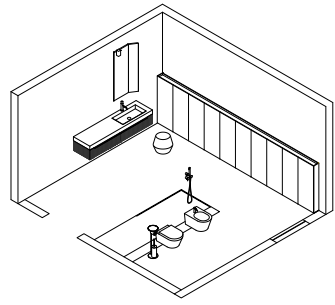

Zenit Reki 24.01

17,50 mq

Composizione Zenit Reki L 180 composta da due fianchi di finitura H 24 P 47 cod 2393R, una base un cassetto L 90 H 24 P 47 cod 8075R, una base lavabo un cassetto L 90 H 24 P 47 cod 8068R in laccato Argilla opaco con illuminazione LED interna cod 1366. Top integrato Land 02 in MDi Jasper Moka L 180 H 10 P 47,2 cod 2945. Illuminazione a LED per basi al metro lineare L 180 cod 9645. Rubinetteria Flow L03 cod 2557 in PVD nero. Specchiera Klose con illuminazione inferiore a LED L 63 H 105 P 2,5 cod 4280, lampada Regolo a LED cod 9980. Soffione e braccio Flow D01 in PVD nero cod 2583 e 2584; miscelatore termostatico, deviatore e doccetta D03 cod 2574, 2571, e 2577, 2576. Pouff Maki 2 sughero nero cod 5068. Collezione Caba L 360 composta da basi 2 ante L 90 H 118 P 15,3 cod 5013 ed illuminazione LED interna cod 1366.

Zenit Reki W 180 composition composed of two finishing sides H 24 D 47 cod 2393R, a base unit with drawer W 47 H 90 D 24 cod 8075R, one base unit W 90 H 24 D 47 cod 8068R in matt Argilla finish lacquered with inner LED lighting cod 1366. Land 02 integrated top in MDi Jasper Moka W 180 H 10 D 47.2 cod 2945. LED lighting for bases W 180 cod 9645. Flow L03 tap cod 2557 in black PVD. Klose mirror unit with LED bottom lighting W 63 H 105 D 2.5 cod 4280. Regolo LED lamp cod 9980. Flow D01 shower-head and spout in black PVD cod 2583 and 2584; thermostatic mixer, diverter and hand shower D03 cod 2574, 2571, and 2577, 2576. Maki 2 pouf black cork cod 5068. Caba Collection W 360 with base units with 2 doors W 90 H 118 D 15.3 cod 5013 and inner LED lighting cod 1366.