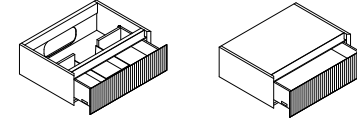

L | W
* 63 | 24 3/4"
72 | 28 3/8"
90 | 35 3/8"
108 | 42 1/2"

L | W
36 | 14 1/8"
45 | 17 3/4"
54 | 21 1/4"
72 | 28 3/8"
90 | 35 3/8"
108 | 42 1/2"

H 36 | 14 1/8"